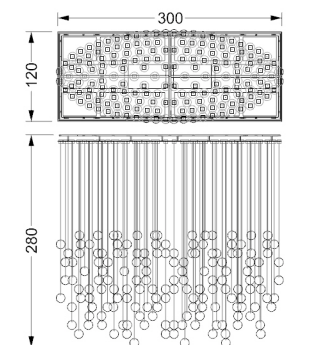

BULLES LAMPADARIO

DISEGNO REFLEX

mc kg

Lampadario con supporto in vetro verniciato bianco o nero e sfere pendenti in vetro borosilicato trasparente liscio con LED interno (1,2W G4 12V 2700-3000K).

Lamp with glass support lacquered in white or black and suspended clear smooth borosilicate glass spheres with LED inside (1,2W G4 12V 2700-3000K).

MISURE STANDARD/STANDARD SIZES/STANDARDGRÖSSEN/MESURES STANDARDS

5 sfere / spheres / Kugeln / sphères
ø 60 x 130 h

0,20 11

12 sfere / spheres / Kugeln / sphères
ø 80 x 130 h

0,25 16

120 x 40 x 130 h Ellittico / Oval / Elliptisch / Elliptique