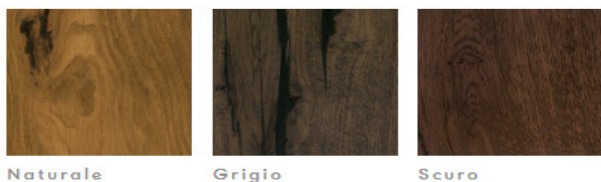

VERRE BRILLANT ET OPAQUE

WILDWOOD

MARBLE XGLASS

METAL XGLASS

WOOD XGLASS