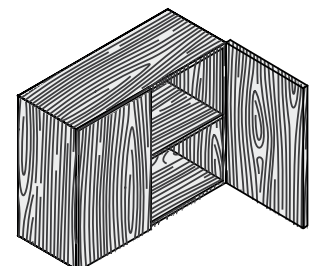

Helsinki structure L 70

Heights 82 / 12 / 160 / 198 cm
Width 70 cm
Depth 36 cm

Helsinki Structure L 100

Heights 82 / 12 / 160 / 198 cm
Width 100 cm
Depth 36 cm

Helsinki Structure L 150

Height 82 / 12 / 160 / 198 cm
Width 150 cm
Depth 36 cm

Sheet steel back-panel

Height 35,5 cm
Width 67 - 97 - 147 cm

MDF Storage unit

Height 36 cm
Width 64 - 94 - 144 cm
Depth 41 cm

Additional shelf

Weight 67 - 97 - 147 cm
Depth 30 cm

Back-panel in MDF oak veneered

Height 35,5 cm

Width 67 - 97 - 147 cm

Storage unit with drop-leaf door in MDF
oak veneered

Height 36 cm

Width 64 - 94 - 144 cm

Depth 41 cm

Storage unit in MDF oak veneered
DOUBLE HEIGHT

Height 74 cm