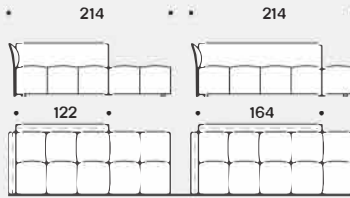

Padding

The back cushions are filled with washed and sterilized goose down quilted into sections and covered with white 100% cotton fabric.

Esempi composizioni / 3 moduli seduta da 122 cm, 3 schienali da 82 cm e 2 schienali da 122 cm
Examples of compositions / 3 x 122 cm seating units, 3 x 82 cm backrests and 2 x 122 cm backrests

Moduli seduta / Seating units / 122

Schienali / Backrests / 82

Schienali / Backrests / 122

Esempi / Examples

Schienali / Backrests

Moduli seduta / Seating units

Schienali-bracciolo / Backrests-armrest

Divani fissi / Fixed sofas

Laterali fissi DX-SX / Fixed right-left side units

Angoli fissi / Fixed corner units

Centrali / Central units

Penisole fisse DX-SX / Fixed right-left chaise longue / 174

Penisole fisse DX-SX / Fixed right-left chaise longue / 214