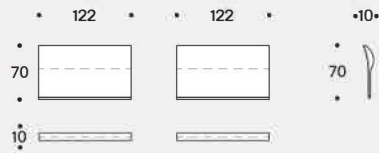

Schienali / Backrests / 122