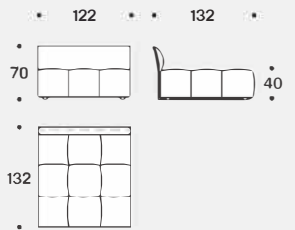

Centrali / Central units