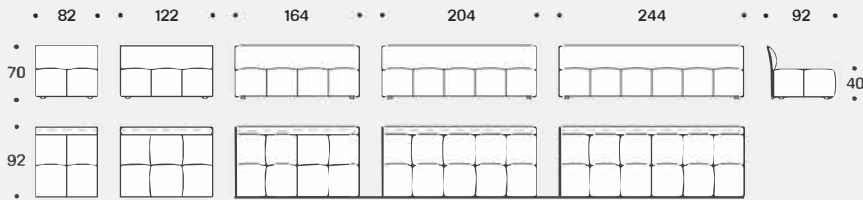

Centrali / Central units