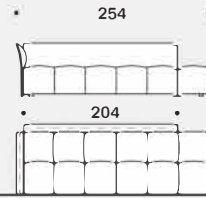

Penisola fissa DX-SX / Fixed right-left chaise longue / 254