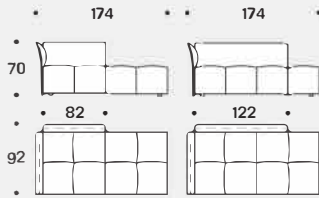

Padding

The back cushions are filled with washed and sterilized goose down quilted into sections and covered with white 100% cotton fabric.

Esempi composizioni / 3 moduli seduta da 122 cm, 3 schienali da 82 cm e 2 schienali da 122 cm
Examples of compositions / 3 x 122 cm seating units, 3 x 82 cm backrests and 2 x 122 cm backrests

Moduli seduta / Seating units / 122

Schienali / Backrests / 82

Schienali / Backrests / 122

Esempi / Examples

Schienali / Backrests

Moduli seduta / Seating units

Schienali-bracciolo / Backrests-armrest

Divani fissi / Fixed sofas

Laterali fissi DX-SX / Fixed right-left side units

Angoli fissi / Fixed corner units

Centrali / Central units

Penisole fisse DX-SX / Fixed right-left chaise longue / 174

Penisole fisse DX-SX / Fixed right-left chaise longue / 214