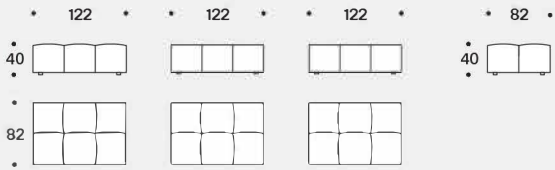

Esempi composizioni / 3 moduli seduta da 122 cm, 3 schienali da 82 cm e 2 schienali da 122 cm
Examples of compositions / 3 x 122 cm seating units, 3 x 82 cm backrests and 2 x 122 cm backrests

Moduli seduta / Seating units / 122