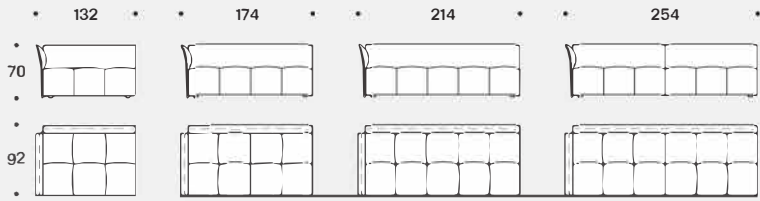

Laterali fissi DX-SX / Fixed right-left side units