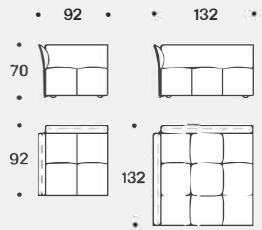

Angoli fissi / Fixed corner units