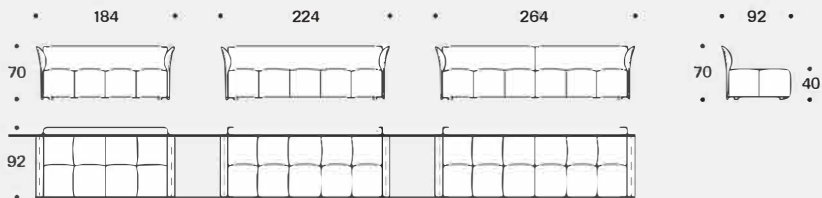

Padding

The back cushions are filled with washed and sterilized goose down quilted into sections and covered with white 100% cotton fabric.

Esempi composizioni / 3 moduli seduta da 122 cm, 3 schienali da 82 cm e 2 schienali da 122 cm
Examples of compositions / 3 x 122 cm seating units, 3 x 82 cm backrests and 2 x 122 cm backrests

Moduli seduta / Seating units / 122

Schienali / Backrests / 82

Schienali / Backrests / 122

Esempi / Examples

Schienali / Backrests

Moduli seduta / Seating units

Schienali-bracciolo / Backrests-armrest

Divani fissi / Fixed sofas