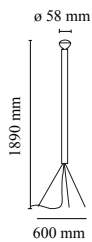

## Luminator

by Achille & Pier Giacomo Castiglioni , 1954

Floor lamp providing indirect light. Bulb with reflector. Iron stem with vitrified enamel finish. Painted galvanized metal legs.

Mounting	Floor
Environment	Indoor
Finish	Anthracite
Weight	4.1 Kg
Light sources available	1 x LED E27 8W 2700K R125 750lm - RF25319
Emergency	Without
Switching	Foot switch on cord
Voltage	220-250V
Power	MAX 205W
Battery	No
Supply included	Yes
Cord Length	2800 mm
Materials	Metal
Colors	● F3770033 - Anthracite