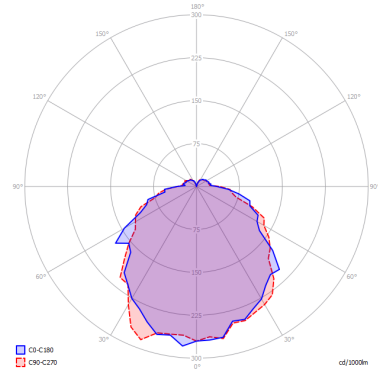

PHOTOMETRIC CURVE

FRAME	DIFFUSOR	LED COLOUR	CODE
Coppery Bronze	Glossy White	2700K	147014
Matte Black	Glossy White	2700K	147015
Matte White 9010	Glossy White	2700K	147013