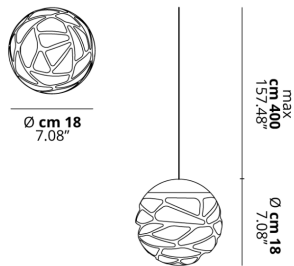

## PHOTOMETRIC CURVE

FRAME	DIFFUSOR	LED COLOUR	CODE
Coppery Bronze	Glossy White	2700K	147014
Matte Black	Glossy White	2700K	147015
Matte White 9010	Glossy White	2700K	147013